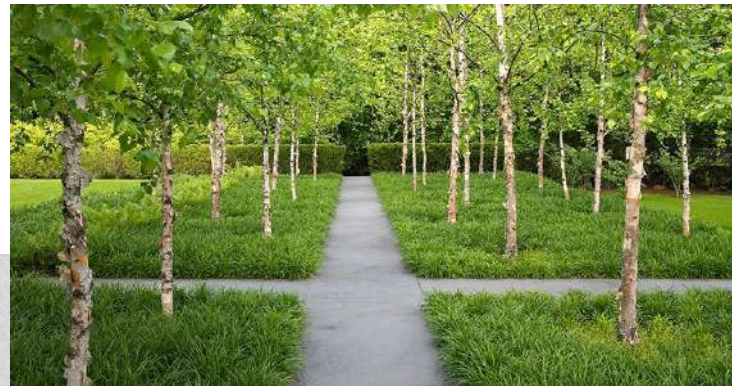

A
1

CONCEPT A

B
1

CONCEPT B

SHAUGHNESSY RESIDENCE

Drawing #: Concept B

Design by Klavdi Kukovic
www.vancouvergardendesign.com